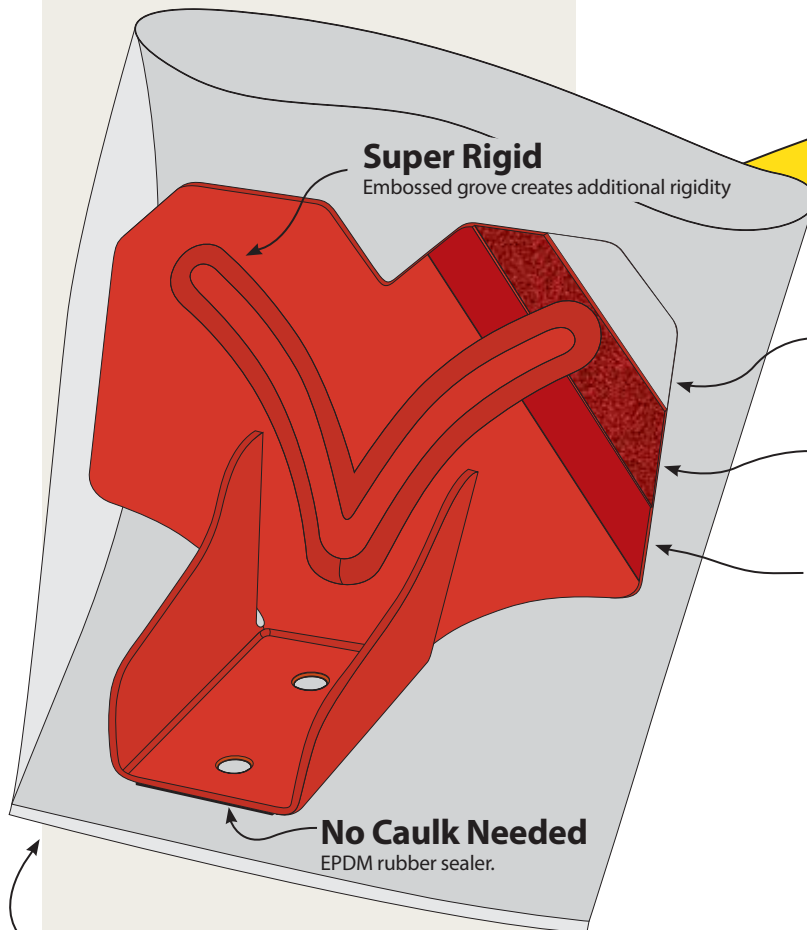

Did You Know?

12 reasons to choose the Snow Defender™ 4500

Next Day Shipping
on most orders

Super Rigid

Embossed groove creates additional rigidity

Guards Will Outlast Your Roof

16 gauge, 304 grade stainless steel that will not corrode.

Super-Tight Powder Coating Adhesion

Each guard is tumbled in ceramic granules giving a surface texture for better powder coat adhesion.

Enduring Powder Coat Grip

Dirt and impurities such as bacteria cause powder coating to loosen over time. Each Snow Defender 4500 and 1500 goes through a 7 bath-cleaning process to ensure that there is nothing on the stainless steel that will lift the coating as the years go by.

Excellent Fade Resistance

Super-durable powders have the potential of enhancing the long-term color & gloss retention by 300%-400% over the normal TGIC Polyester powder. Super-durable powder coating is used on 97% of stocking colors.